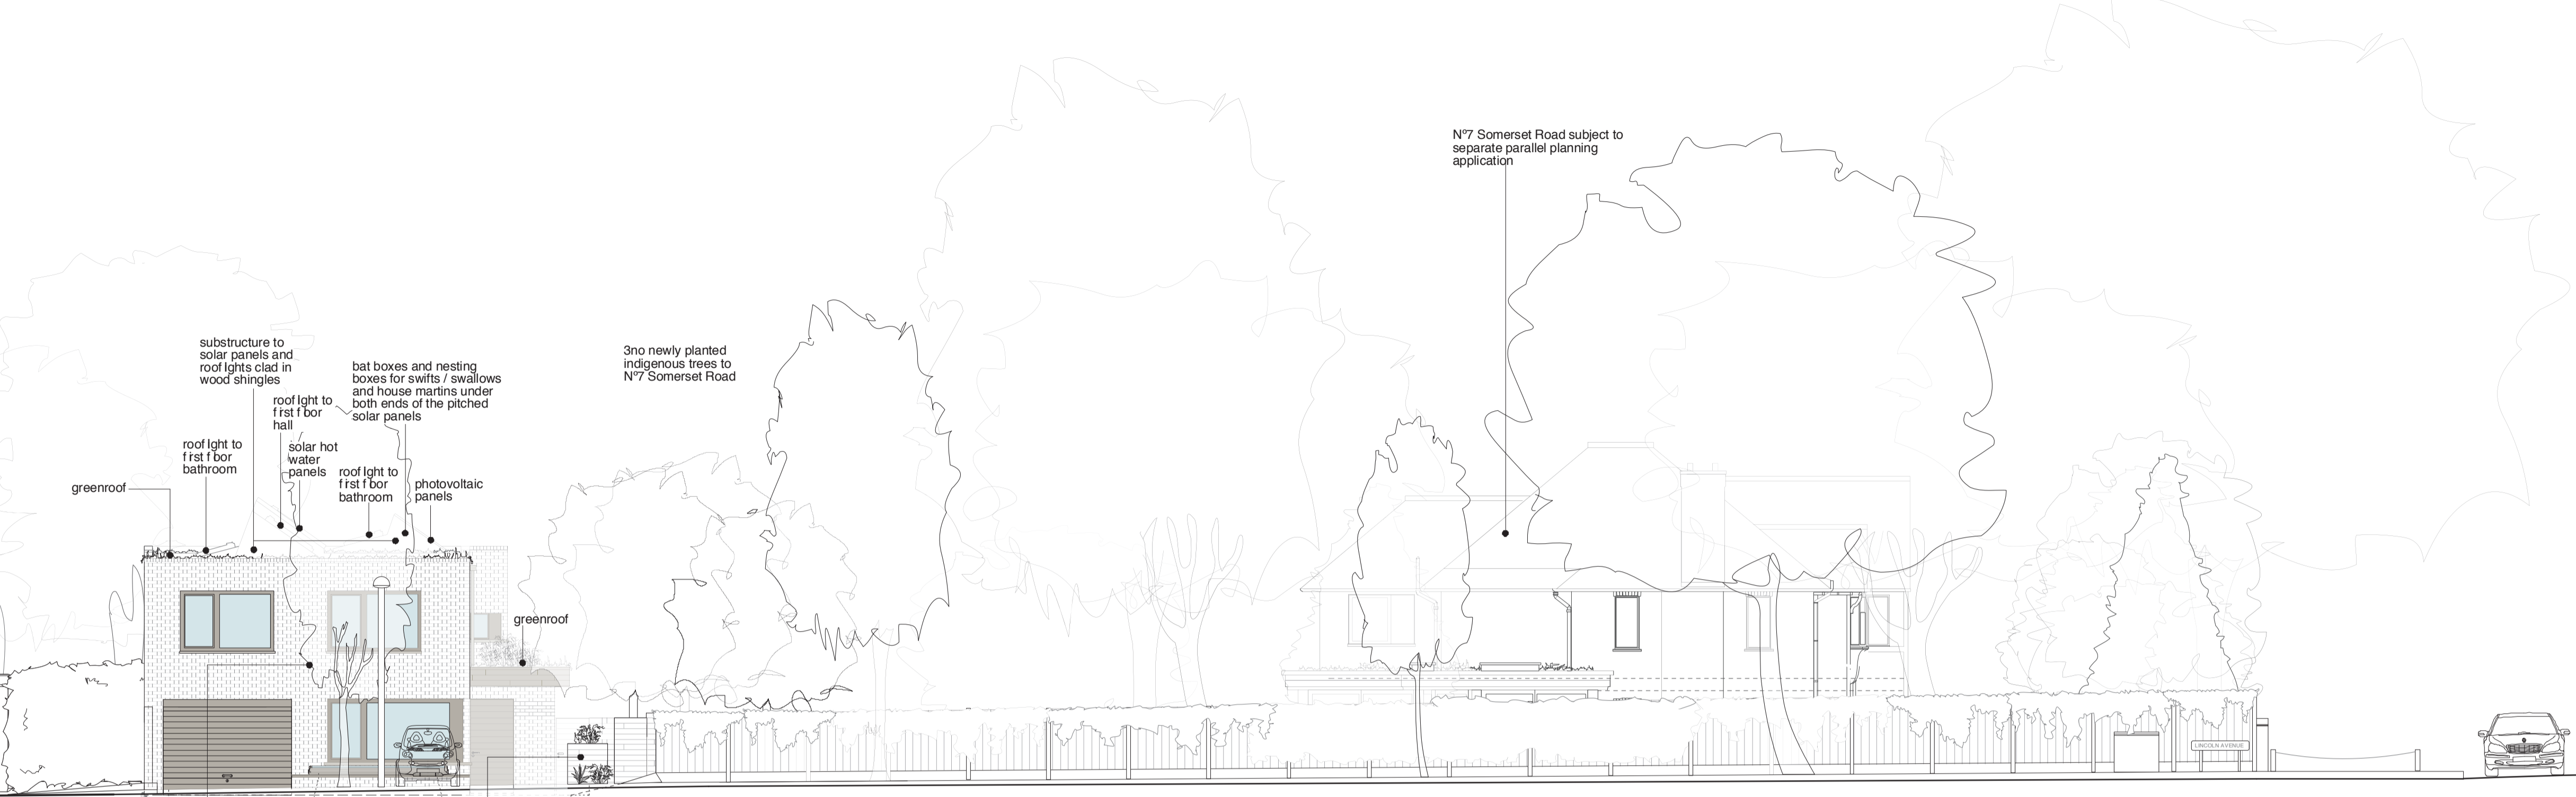

1 LINCOLN AVENUE, SW19

Page 73

MATERIALS:

- external walls: cavity walls with outer leaf of pale and medium grey multi-toned brick provisionally Petersen Tegl D91 or similar to be agreed
- external front ledge + skylight adjacent to garage: grey bricks with black-stained timber slatted seating to top and clear toughened glass with internal safety grille below
- cladding to the rear window box and side wall bay window and canopy: black stained timber slats
- door to integral garage: black stained timber slats or dark grey aluminium slats
- windows: timber finished externally with black stain or dark grey aluminium lining
- external doors: timber finished externally with black stain
- external blind to south facing first floor window: black stained slatted cedar blind - probably custom-made by Tidmarsh Ltd
- refuse storage and recycling storage low brick enclosure - roofed over with a planter - black-stained plywood doors
- roofs above ground and first floor: 'Extensive' green roofs planted with mixture of wild flowers, tall grasses and sedums
- substructure to solar panels and rooflights: clad in wood shingles with Code 4 lead flashing
- railings + gate: round steel bars painted in black, smooth Hammerite
- paving: permeable block/brick pavers
- fencing: untreated sustainable timber approximately 1800mm high

WEST ELEVATION

SOUTH ELEVATION

AS PROPOSED ELEVATIONS SHEET 1 Revision A 1:100 @ A1

Revision A - TJ Oct 2009:
 - Second floor removed and solar panels and roof lights reconfigured
 - First floor layout amended and first floor windows amended to suit

DRAWING STATUS: ISSUED FOR PLANNING APPLICATION

JEFF KAHANE + ASSOCIATES ARCHITECTS		client: T + J KAHANE	
46 - 47 Bilton Street London EC1 1SL Telephone 020 7338 6960 Facsimile 020 7338 6960 VAT number 921096616 Jeff Kahane MA (Cantab), Dip. Arch. RIBA		job: 1 LINCOLN AVENUE, SW19	
drawing: AS PROPOSED ELEVATIONS SHEET 1		date: OCT 2009	
drawn: TJ	scale: 1:100 @ A1	drawing no.: 534.PL.05	rev: A