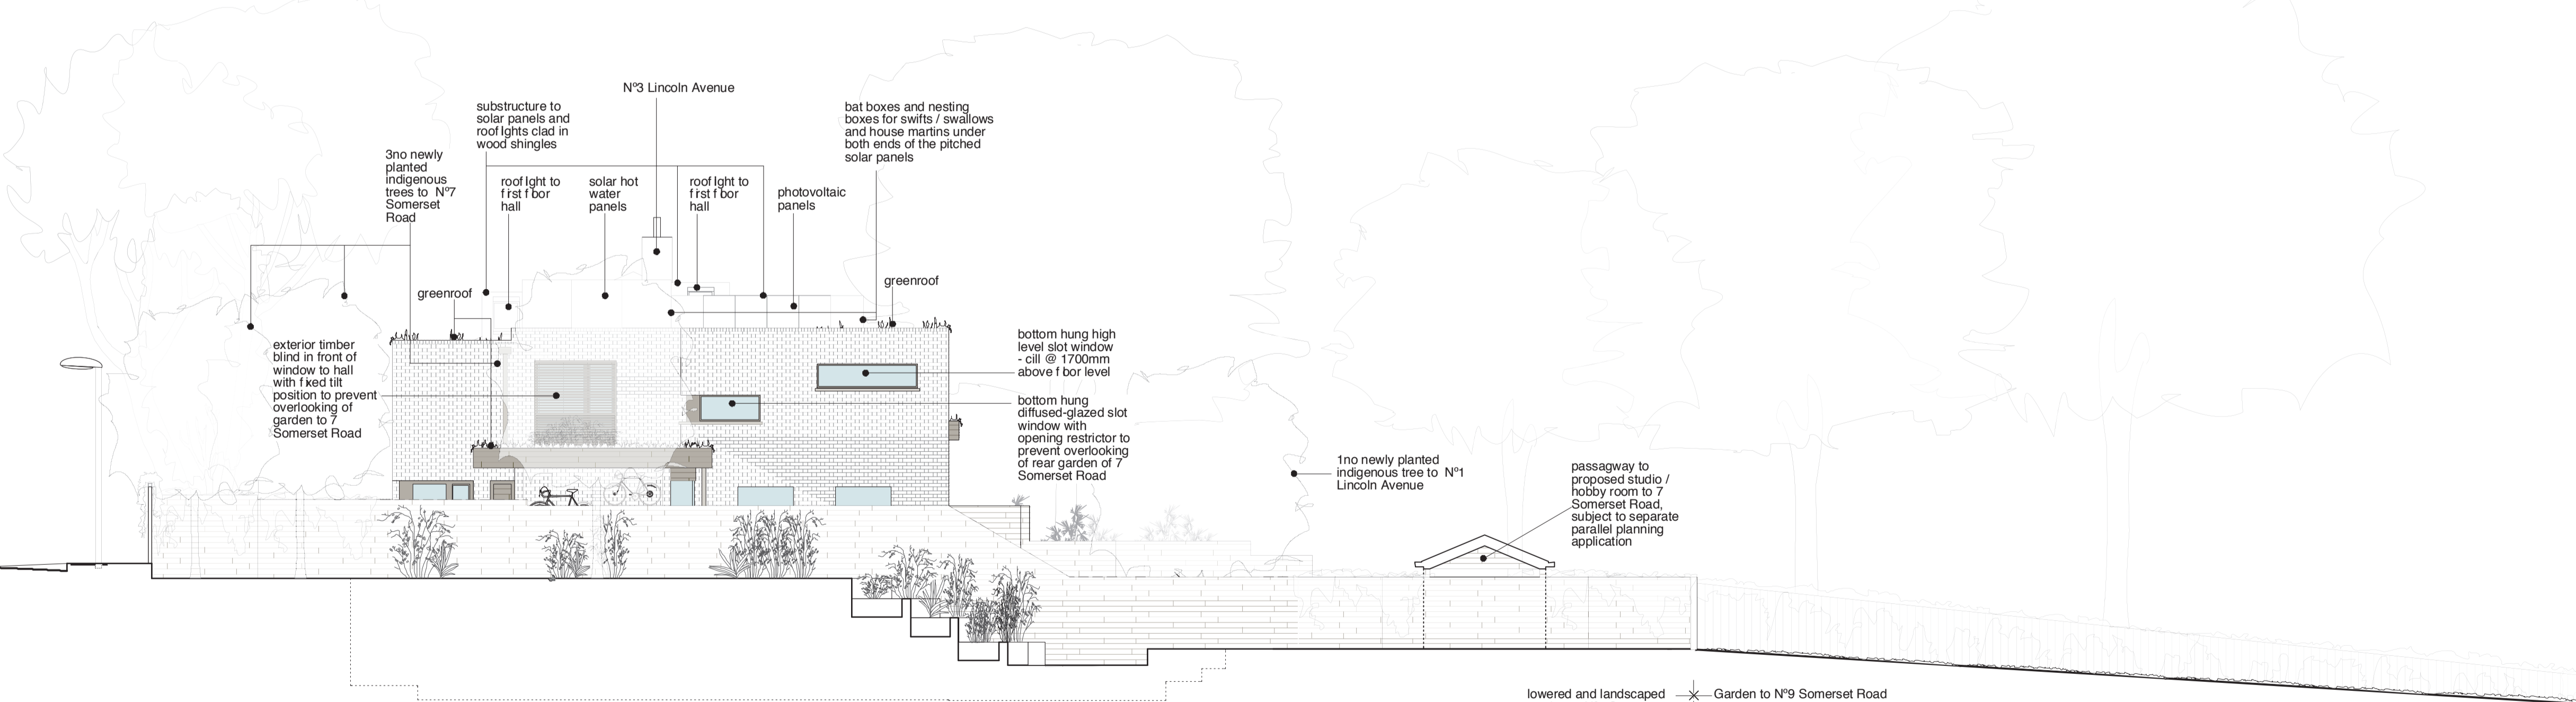

1 LINCOLN AVENUE, SW19

Page 73

MATERIALS:

- external walls: cavity walls with outer leaf of pale and medium grey multi-toned brick provisionally Petersen Tegl D91 or similar to be agreed
- external front ledge + skylight adjacent to garage: grey bricks with black-stained timber slatted seating to top and clear toughened glass with internal safety grille below
- cladding to the rear window box and side wall bay window and canopy: black stained timber slats
- door to integral garage: black stained timber slats or dark grey aluminium slats
- windows: timber finished externally with black stain or dark grey aluminium lining
- external doors: timber finished externally with black stain
- external blind to south facing first floor window: black stained slatted cedar blind - probably custom-made by Tidmarsh Ltd
- refuse storage and recycling storage low brick enclosure - roofed over with a planter - black-stained plywood doors
- roofs above ground and first floor: 'Extensive' green roofs planted with mixture of wild flowers, tall grasses and sedums
- substructure to solar panels and rooflights: clad in wood shingles with Code 4 lead flashing
- railings + gate: round steel bars painted in black, smooth Hammerite
- paving: permeable block/brick pavers
- fencing: untreated sustainable timber approximately 1800mm high

WEST ELEVATION

SOUTH ELEVATION

AS PROPOSED ELEVATIONS SHEET 1 Revision A 1:100 @ A1

Revision A - TJ Oct 2009:
 - Second floor removed and solar panels and roof lights reconfigured
 - First floor layout amended and first floor windows amended to suit

DRAWING STATUS: ISSUED FOR PLANNING APPLICATION

JEFF KAHANE + ASSOCIATES ARCHITECTS		client: T + J KAHANE	
46 - 47 Bilton Street London EC1 1SL Telephone 020 7338 6960 Facsimile 020 7338 6960 VAT number 921096616 Jeff Kahane MA (Cantab), Dip. Arch. RIBA		job: 1 LINCOLN AVENUE, SW19	
drawing: AS PROPOSED ELEVATIONS SHEET 1		date: OCT 2009	
drawn: TJ	scale: 1:100 @ A1	drawing no.: 534.PL.05	rev: A