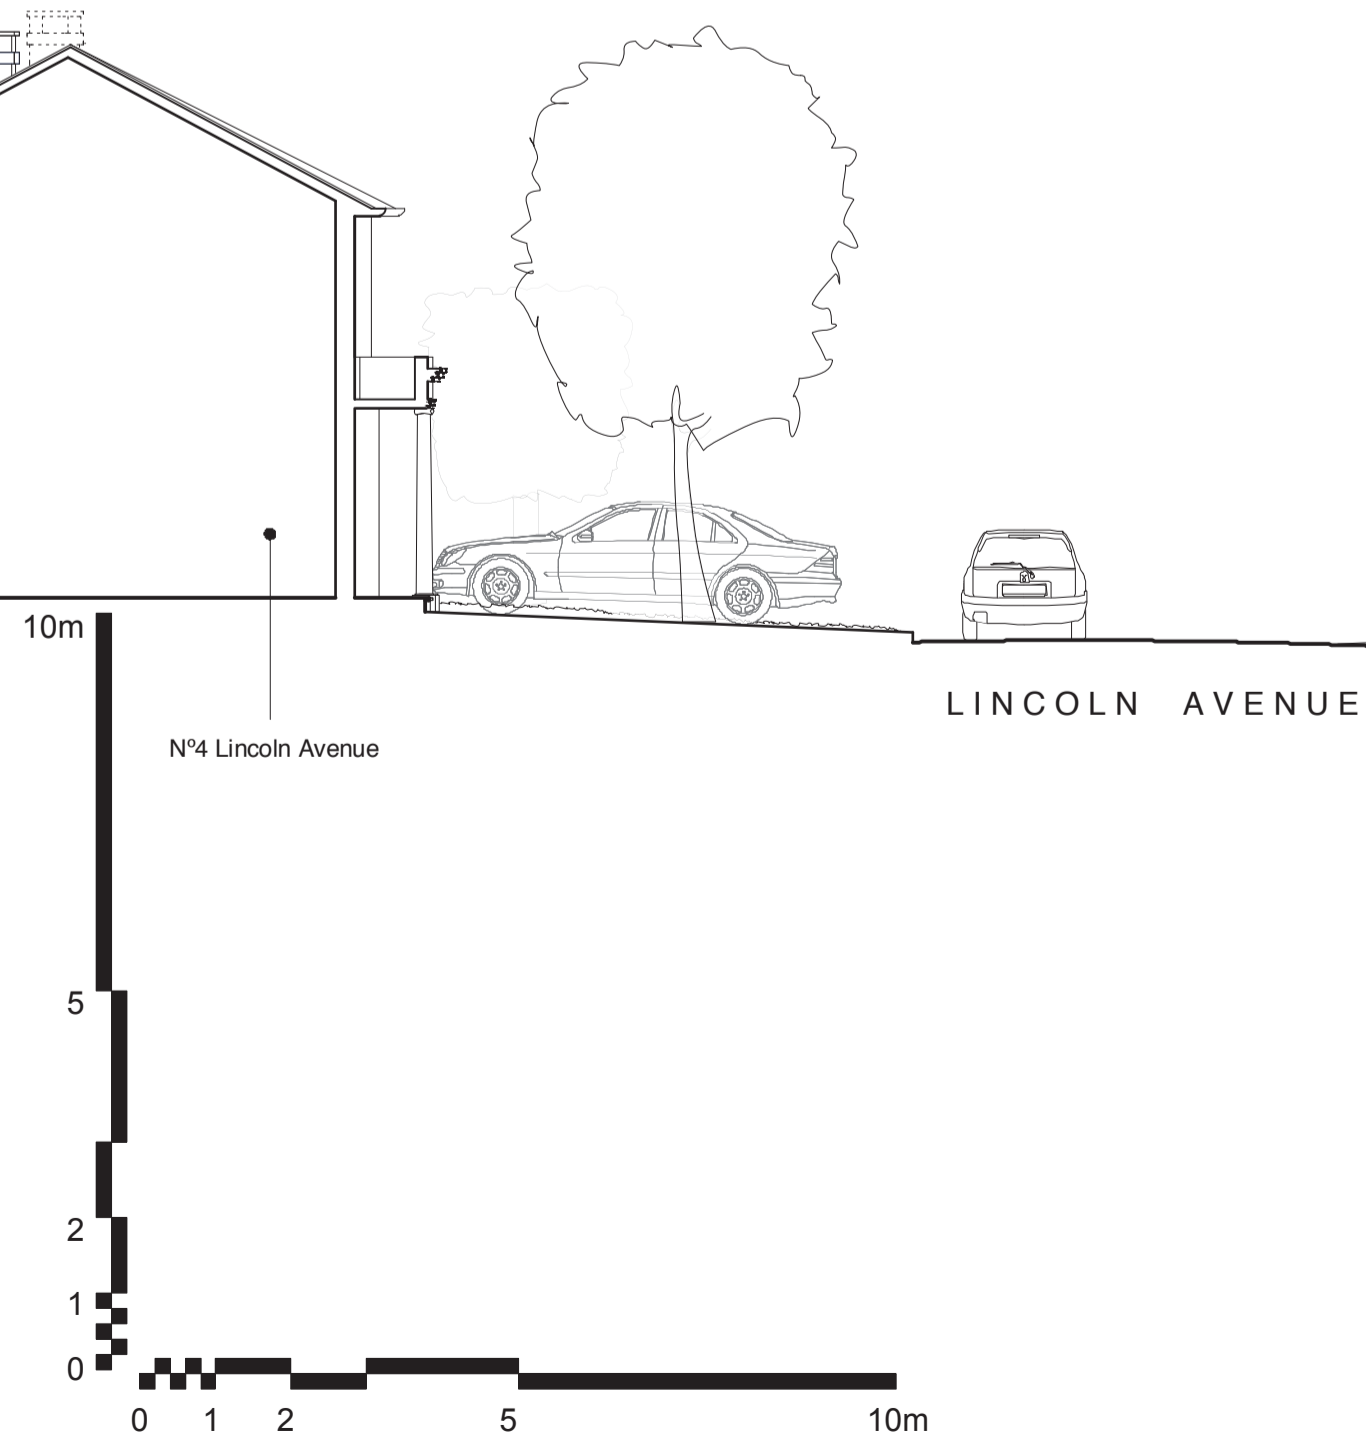

1 LINCOLN AVENUE, SW19

Page 73

MATERIALS:

- external walls: cavity walls with outer leaf of pale and medium grey multi-toned brick provisionally Petersen Tegl D91 or similar to be agreed
- external front ledge + skylight adjacent to garage: grey bricks with black-stained timber slatted seating to top and clear toughened glass with internal safety grille below
- cladding to the rear window box and side wall bay window and canopy: black stained timber slats
- door to integral garage: black stained timber slats or dark grey aluminium slats
- windows: timber finished externally with black stain or dark grey aluminium lining
- external doors: timber finished externally with black stain
- external blind to south facing first floor window: black stained slatted cedar blind - probably custom-made by Tidmarsh Ltd
- refuse storage and recycling storage low brick enclosure - roofed over with a planter - black-stained plywood doors
- roofs above ground and first floor: 'Extensive' green roofs planted with mixture of wild flowers, tall grasses and sedums
- substructure to solar panels and rooflights: clad in wood shingles with Code 4 lead flashing
- railings + gate: round steel bars painted in black, smooth Hammerite
- paving: permeable block/brick pavers
- fencing: untreated sustainable timber approximately 1800mm high

WEST ELEVATION

SOUTH ELEVATION

AS PROPOSED ELEVATIONS SHEET 1 Revision A 1:100 @ A1

Revision A - TJ Oct 2009:
 - Second floor removed and solar panels and roof lights reconfigured
 - First floor layout amended and first floor windows amended to suit